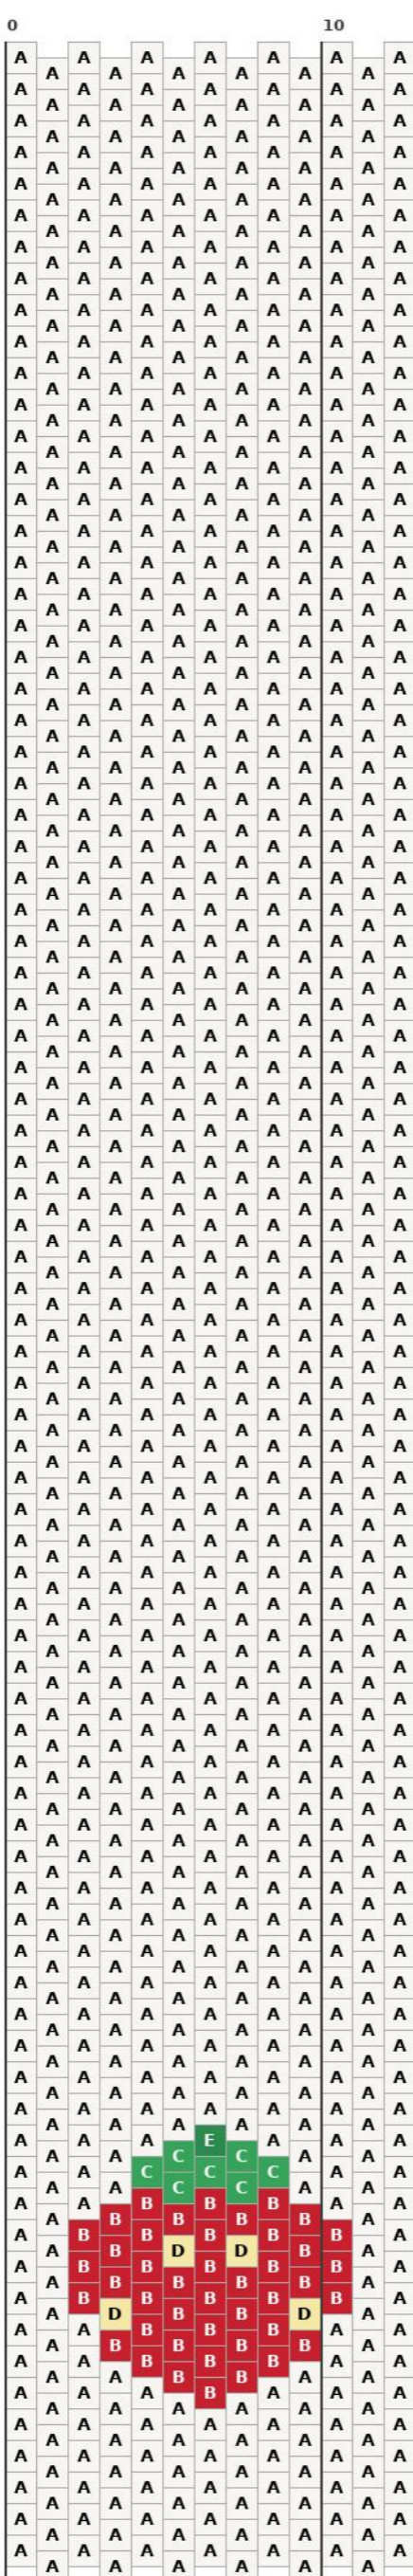

# いちごのストラップ / 20.8×104.0

Beads: 1040 / Colors: 5 / 20.8x104.0 mm

- A DB0200 Opaque White x985
- B DB0723 Opaque Red x43
- C DB0656 Kelly Green x7
- D DB1451 Butter x4
- E DB0724 Opaque Green x1