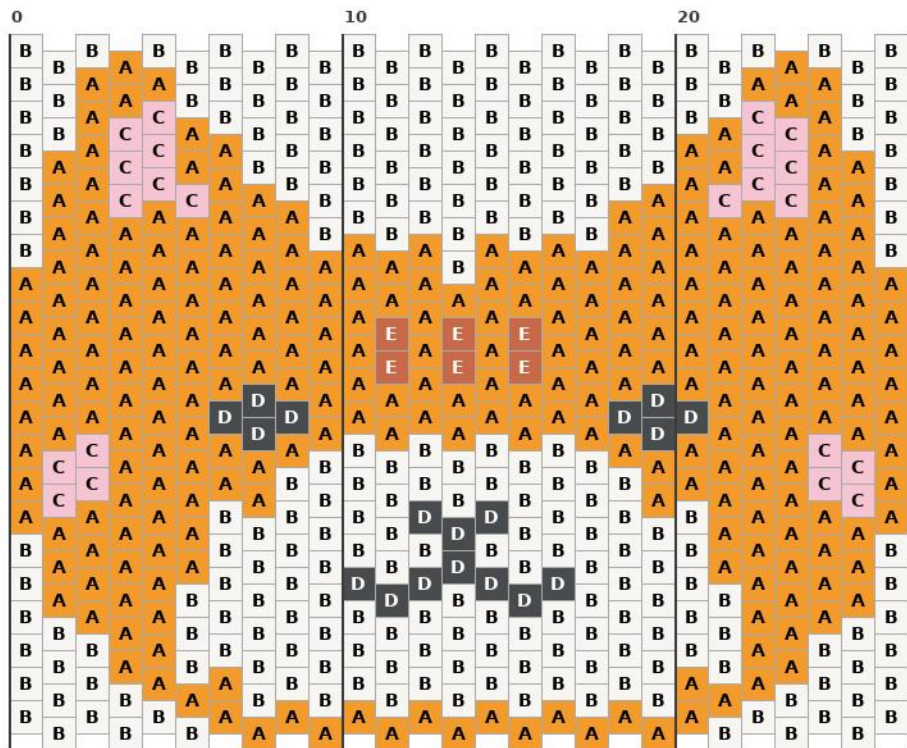

# 猫 / 43.2×27.3mm / ペヨ一テ

Beads: 567 / Colors: 5 / 43.2x27.3 mm

- A** DB0651 Tangerine x276
- B** DB0200 Opaque White x245
- C** DB0073 Light Pink x22
- D** DB0303 Charcoal Gray x18
- E** DB2103 Terracotta x6