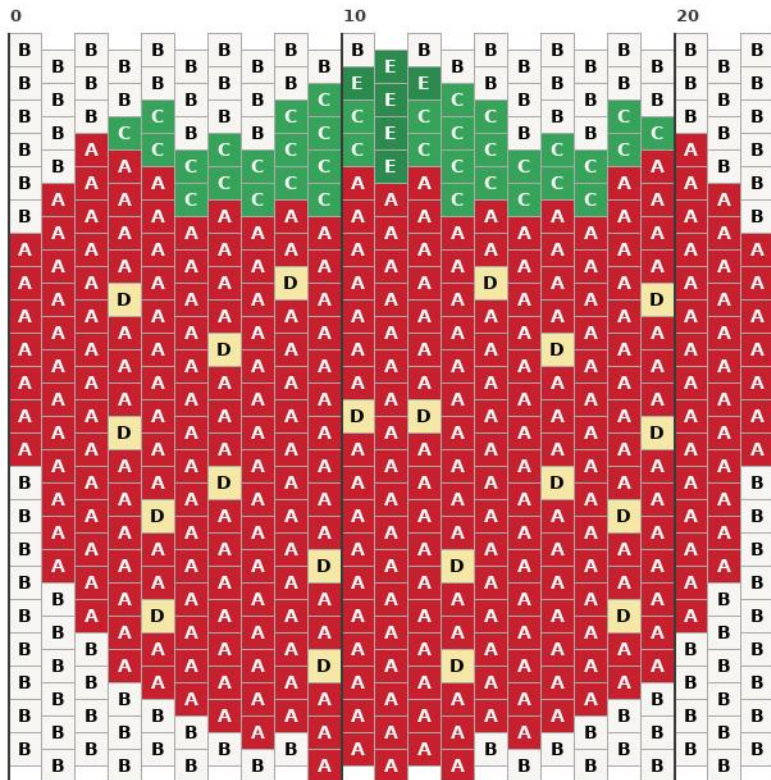

いちご / 36.8×28.6mm / ペヨーテ

Beads: 506 / Colors: 5 / 36.8x28.6 mm

- A DB0723 Opaque Red x326
- B DB0200 Opaque White x118
- C DB0656 Kelly Green x36
- D DB1451 Butter x20
- E DB0724 Opaque Green x6